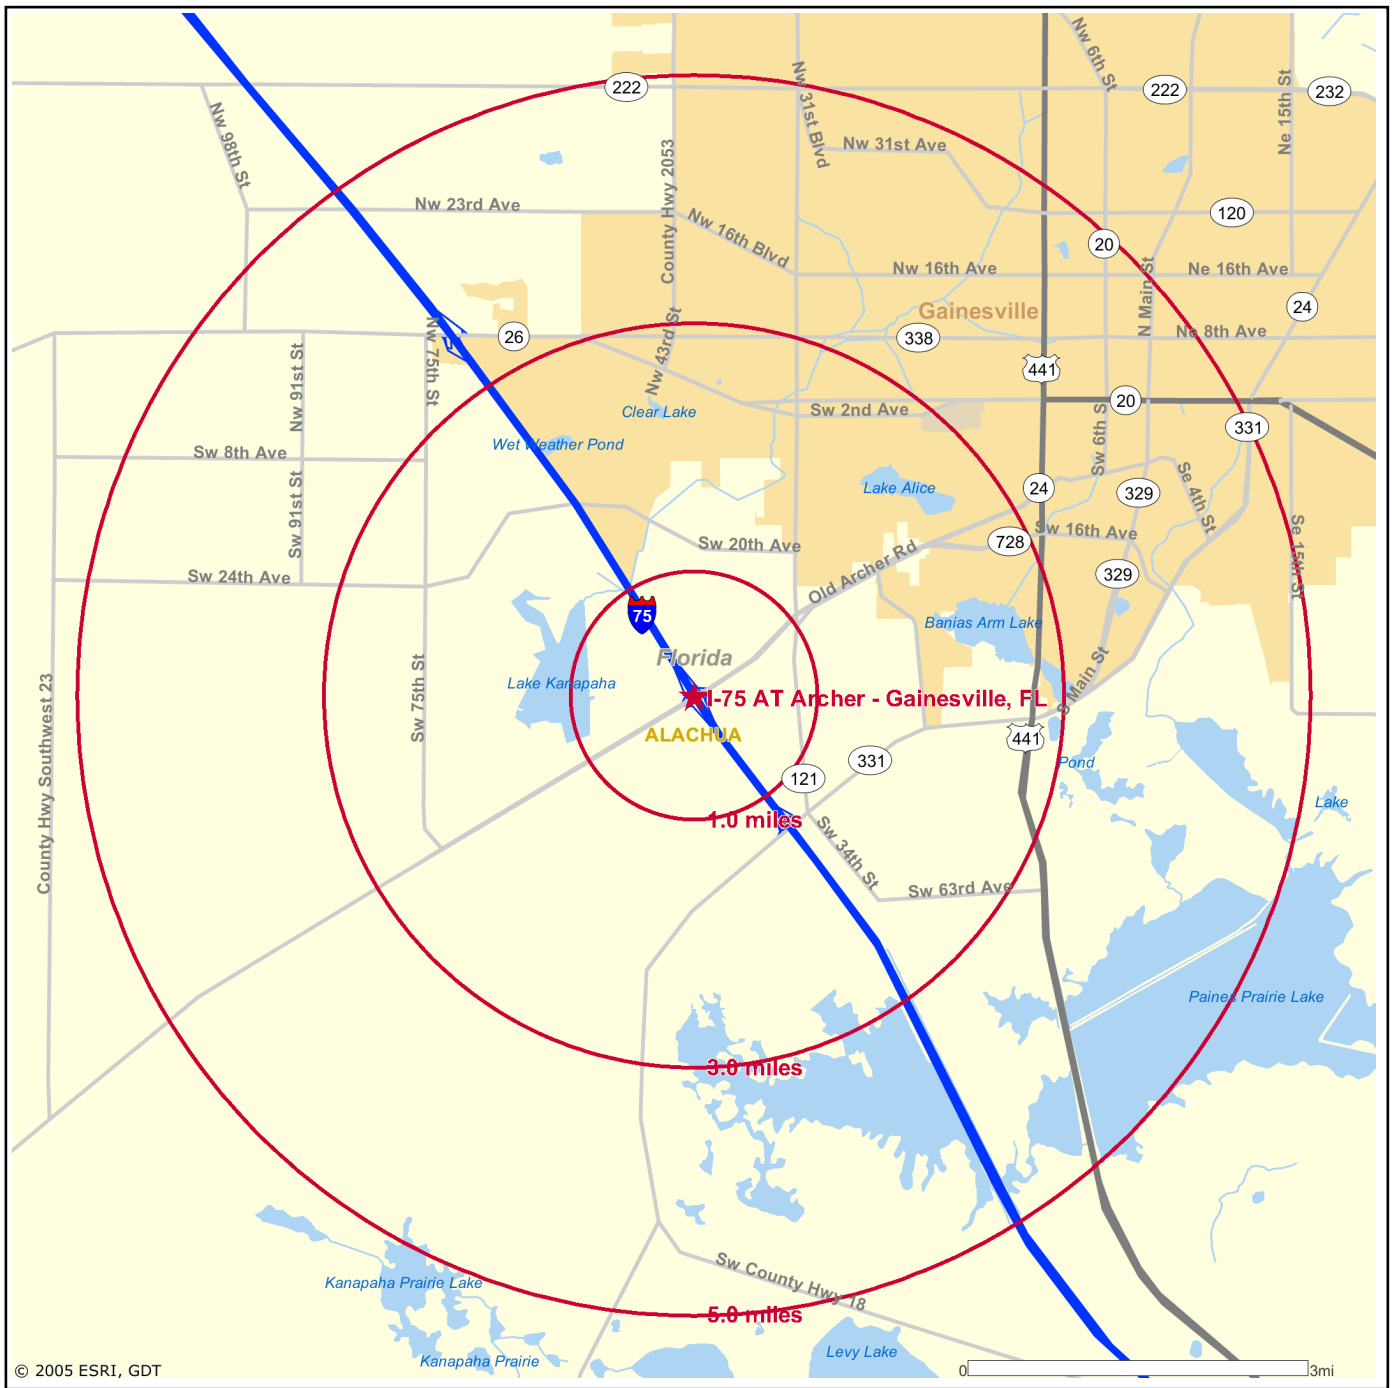

Site Map

February 14, 2005

Latitude: 29.61747
Longitude: -82.38625

Business Information Solutions